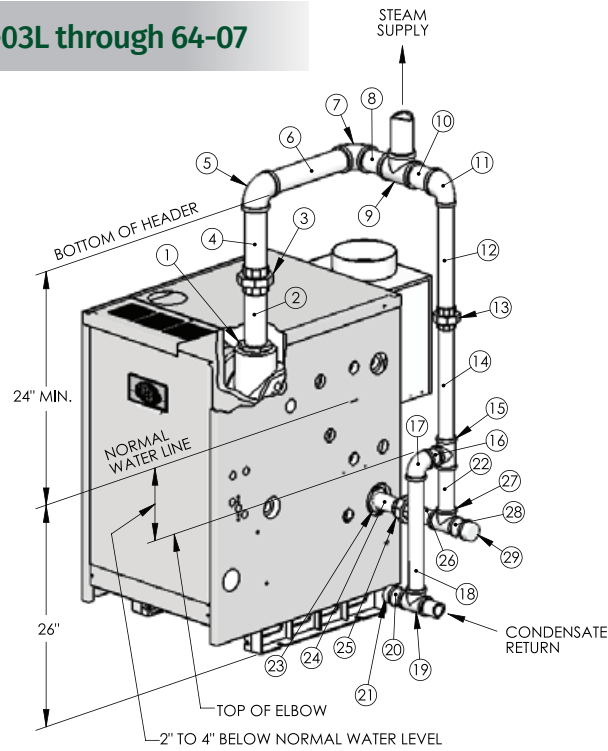

Steam Near Boiler Piping Kits

Part Number	Steam Boiler Model Numbers
63910	63-03L & 63-03
63911	63-04L & 63-04
63912	63-05L Through 64-07

Now Available!

Near Boiler Piping Kits for Peerless® Series 63/64™ Gas-Fired Steam Boilers. Save time and money with one complete piping kit. Kits contain all components necessary for a seamless installation. Three different kits available to match various Series 63/64™ sizes/models (see chart above for model designations).

63/64 Piping Kits: Models 63-03L through 64-07

ITEM NO.	DESCRIPTION	MODELS		
		63-03 & 03L	63-04 & 04L	63-05, 05L, 06 & 64-07
1	BUSHING	3 X 2	3 X 2-1/2	N/A
2	NIPPLE	2 X 8	2-1/2 X 9	3 X 9
3	UNION	2	2-1/2	3
4	NIPPLE	2 X 8	2-1/2 X 8	3 X 8
5	ELBOW	2	2-1/2	3
6	NIPPLE	2 X 12	2 X 11-1/2	3 X 11
7	ELBOW	2	2-1/2	3
8	NIPPLE	2 X 4	2-1/2 X 4	3 X 4
9	TEE	2	2-1/2	3
10	NIPPLE	2 X 4	2-1/2 X 4	3 X 4
11	REDUCING ELBOW	2 X 1-1/4	2-1/2 X 1-1/4	3 X 1-1/2
12	NIPPLE	1-1/4 X 14	1-1/4 X 14	1-1/2 X 13
13	UNION	1-1/4	1-1/4	1-1/2
14	NIPPLE	1-1/4 X 14	1-1/4 X 14	1-1/2 X 14
15	TEE	1-1/4	1-1/4	1-1/2
16	NIPPLE	1-1/4 X 2-1/2 (SHORT)	1-1/4 X 2-1/2 (SHORT)	1-1/2 X 2-1/2 (SHORT)
17	ELBOW	1-1/4	1-1/4	1-1/2
18	NIPPLE	1-1/4 X 14	1-1/4 X 14	1-1/2 X 14
19	TEE	1-1/4	1-1/4	1-1/2
20	NIPPLE	1-1/4 X 2-1/2 (SHORT)	1-1/4 X 2-1/2 (SHORT)	1-1/2 X 2-1/2 (SHORT)
21	CAP	1-1/4	1-1/4	1-1/2
22	NIPPLE	1-1/4 X 6	1-1/4 X 6	1-1/2 X 6
23	BUSHING	2-1/2 X 1-1/4	2-1/2 X 1-1/4	2-1/2 X 1-1/2
24	NIPPLE	1-1/4 X 4-1/2	1-1/4 X 6	1-1/2 X 5-1/2
25	UNION	1-1/4	1-1/4	1-1/2
26	NIPPLE	1-1/4 X 4-1/2	1-1/4 X 4	1-1/2 X 5
27	TEE	1-1/4	1-1/4	1-1/2
28	NIPPLE	1-1/4 X 2-1/2 (SHORT)	1-1/4 X 2-1/2 (SHORT)	1-1/2 X 2-1/2 (SHORT)
29	CAP	1-1/4	1-1/4	1-1/2